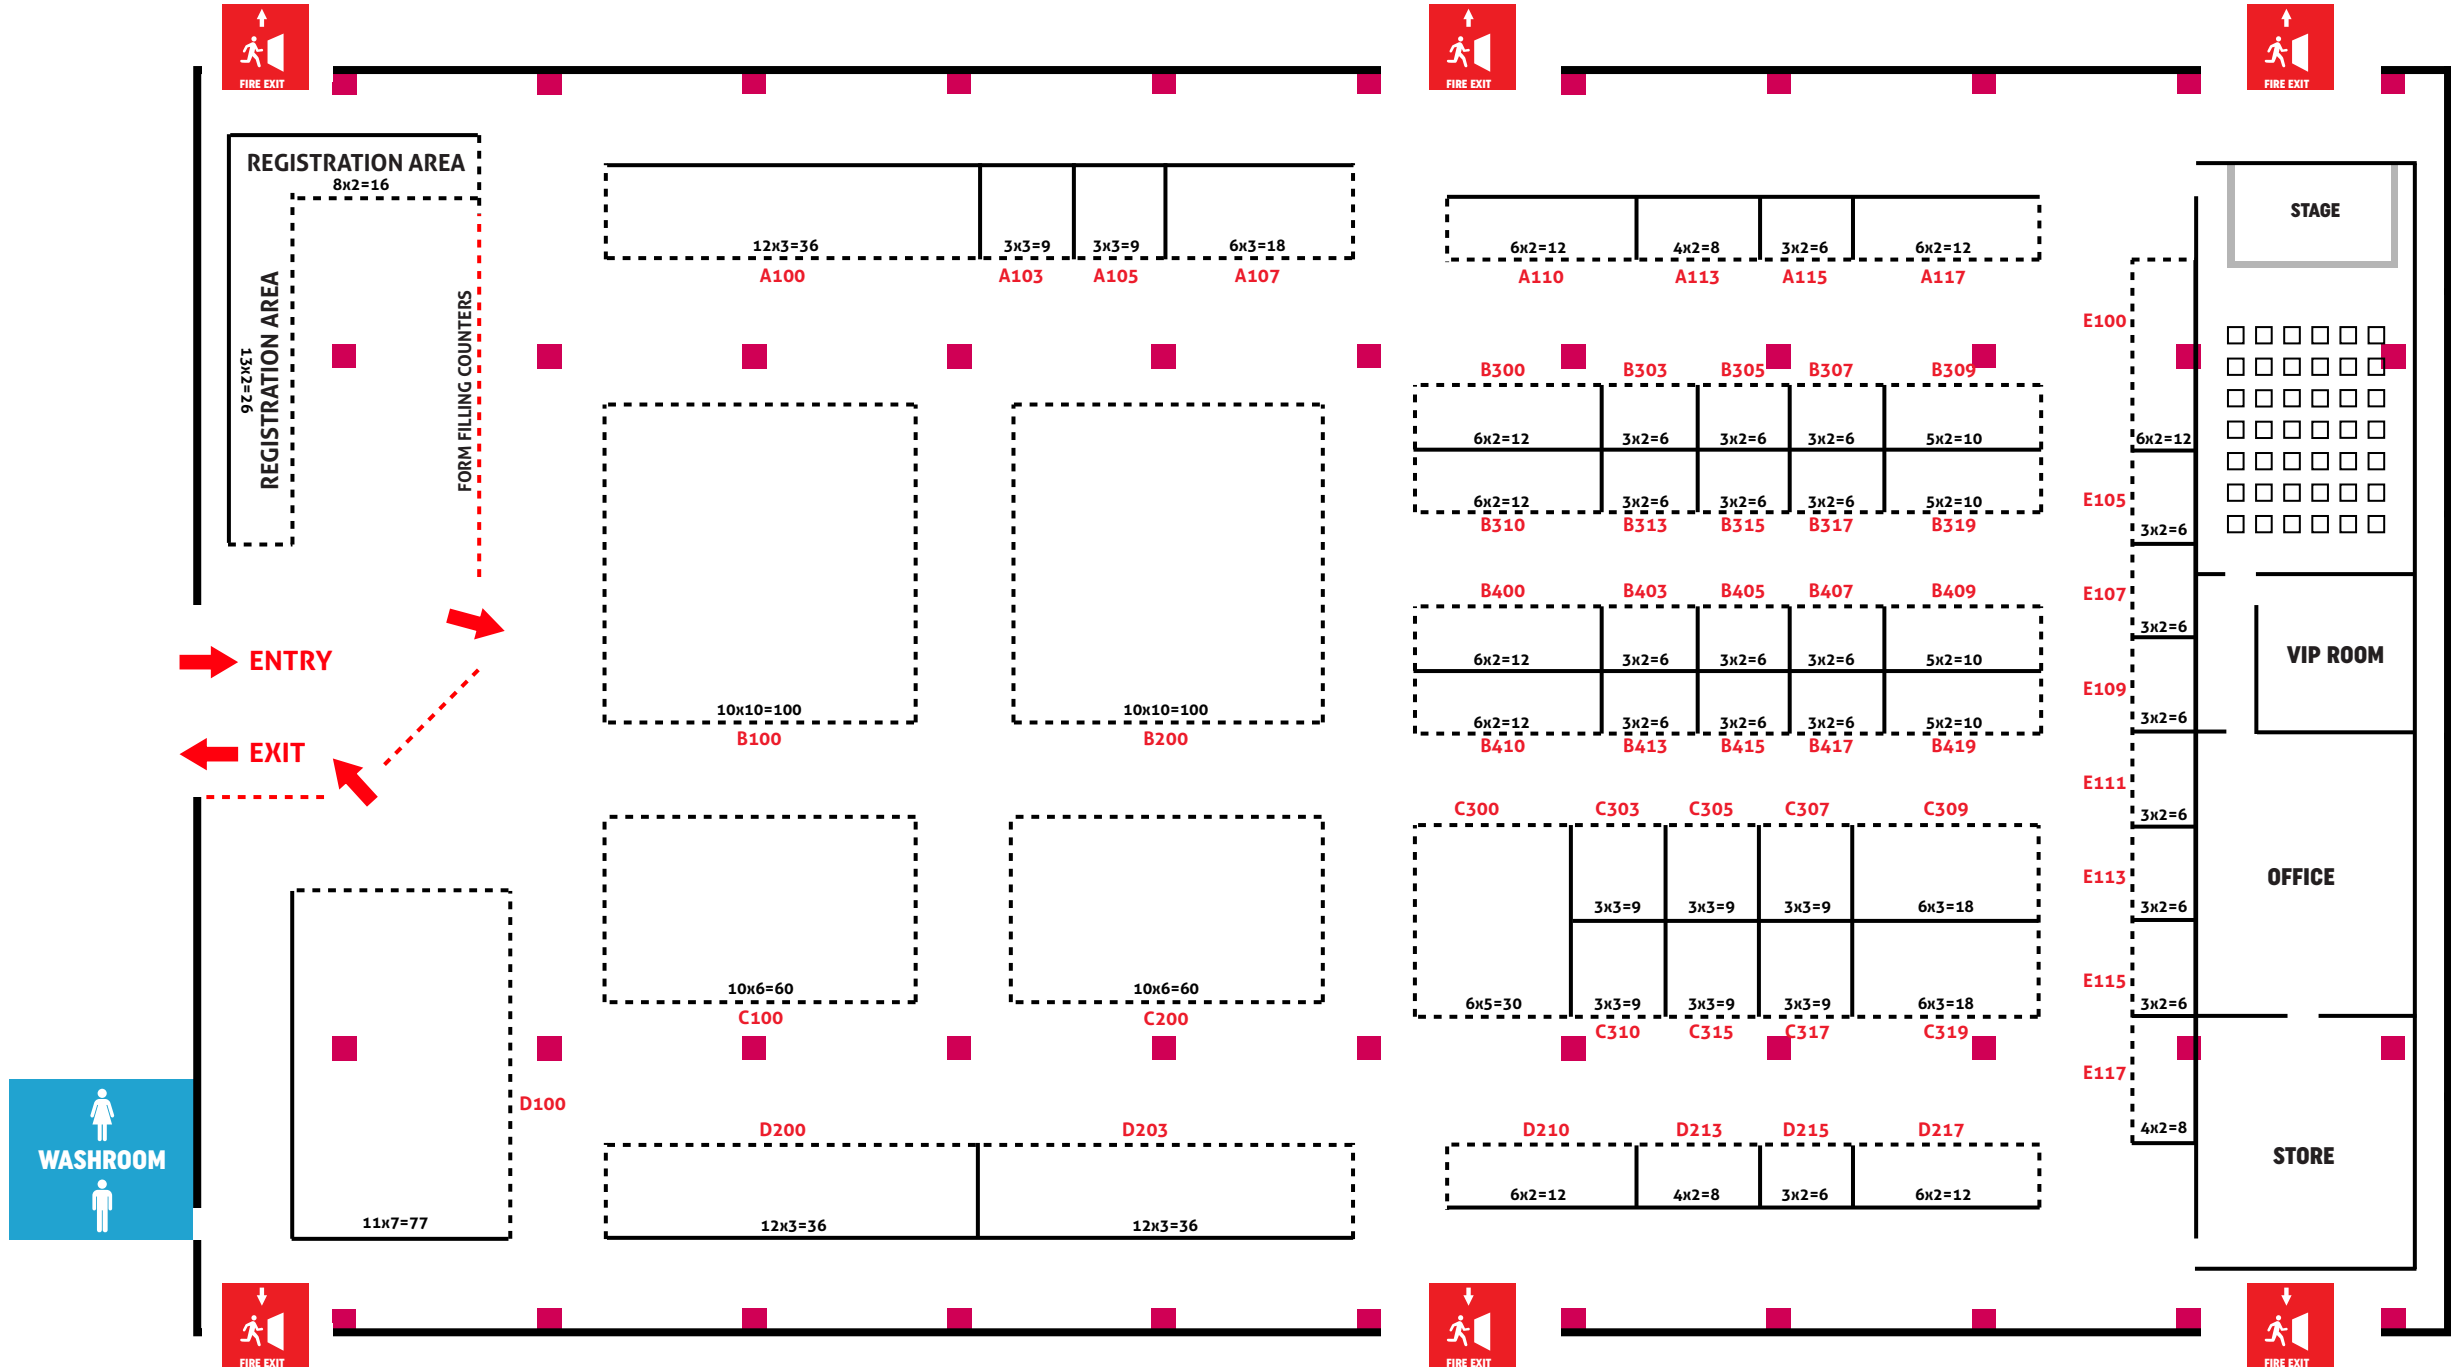

20, 21, 22 SEPTEMBER 2019
 MESSE GLOBAL EXHIBITION CENTRE
 LAXMI LAWNS, MAGARPATTA
 EXHIBITION FLOOR PLAN

* Fairfest Media Limited reserves right to amend the exhibition floor plan & is not responsible for any change due to unforeseen circumstances.