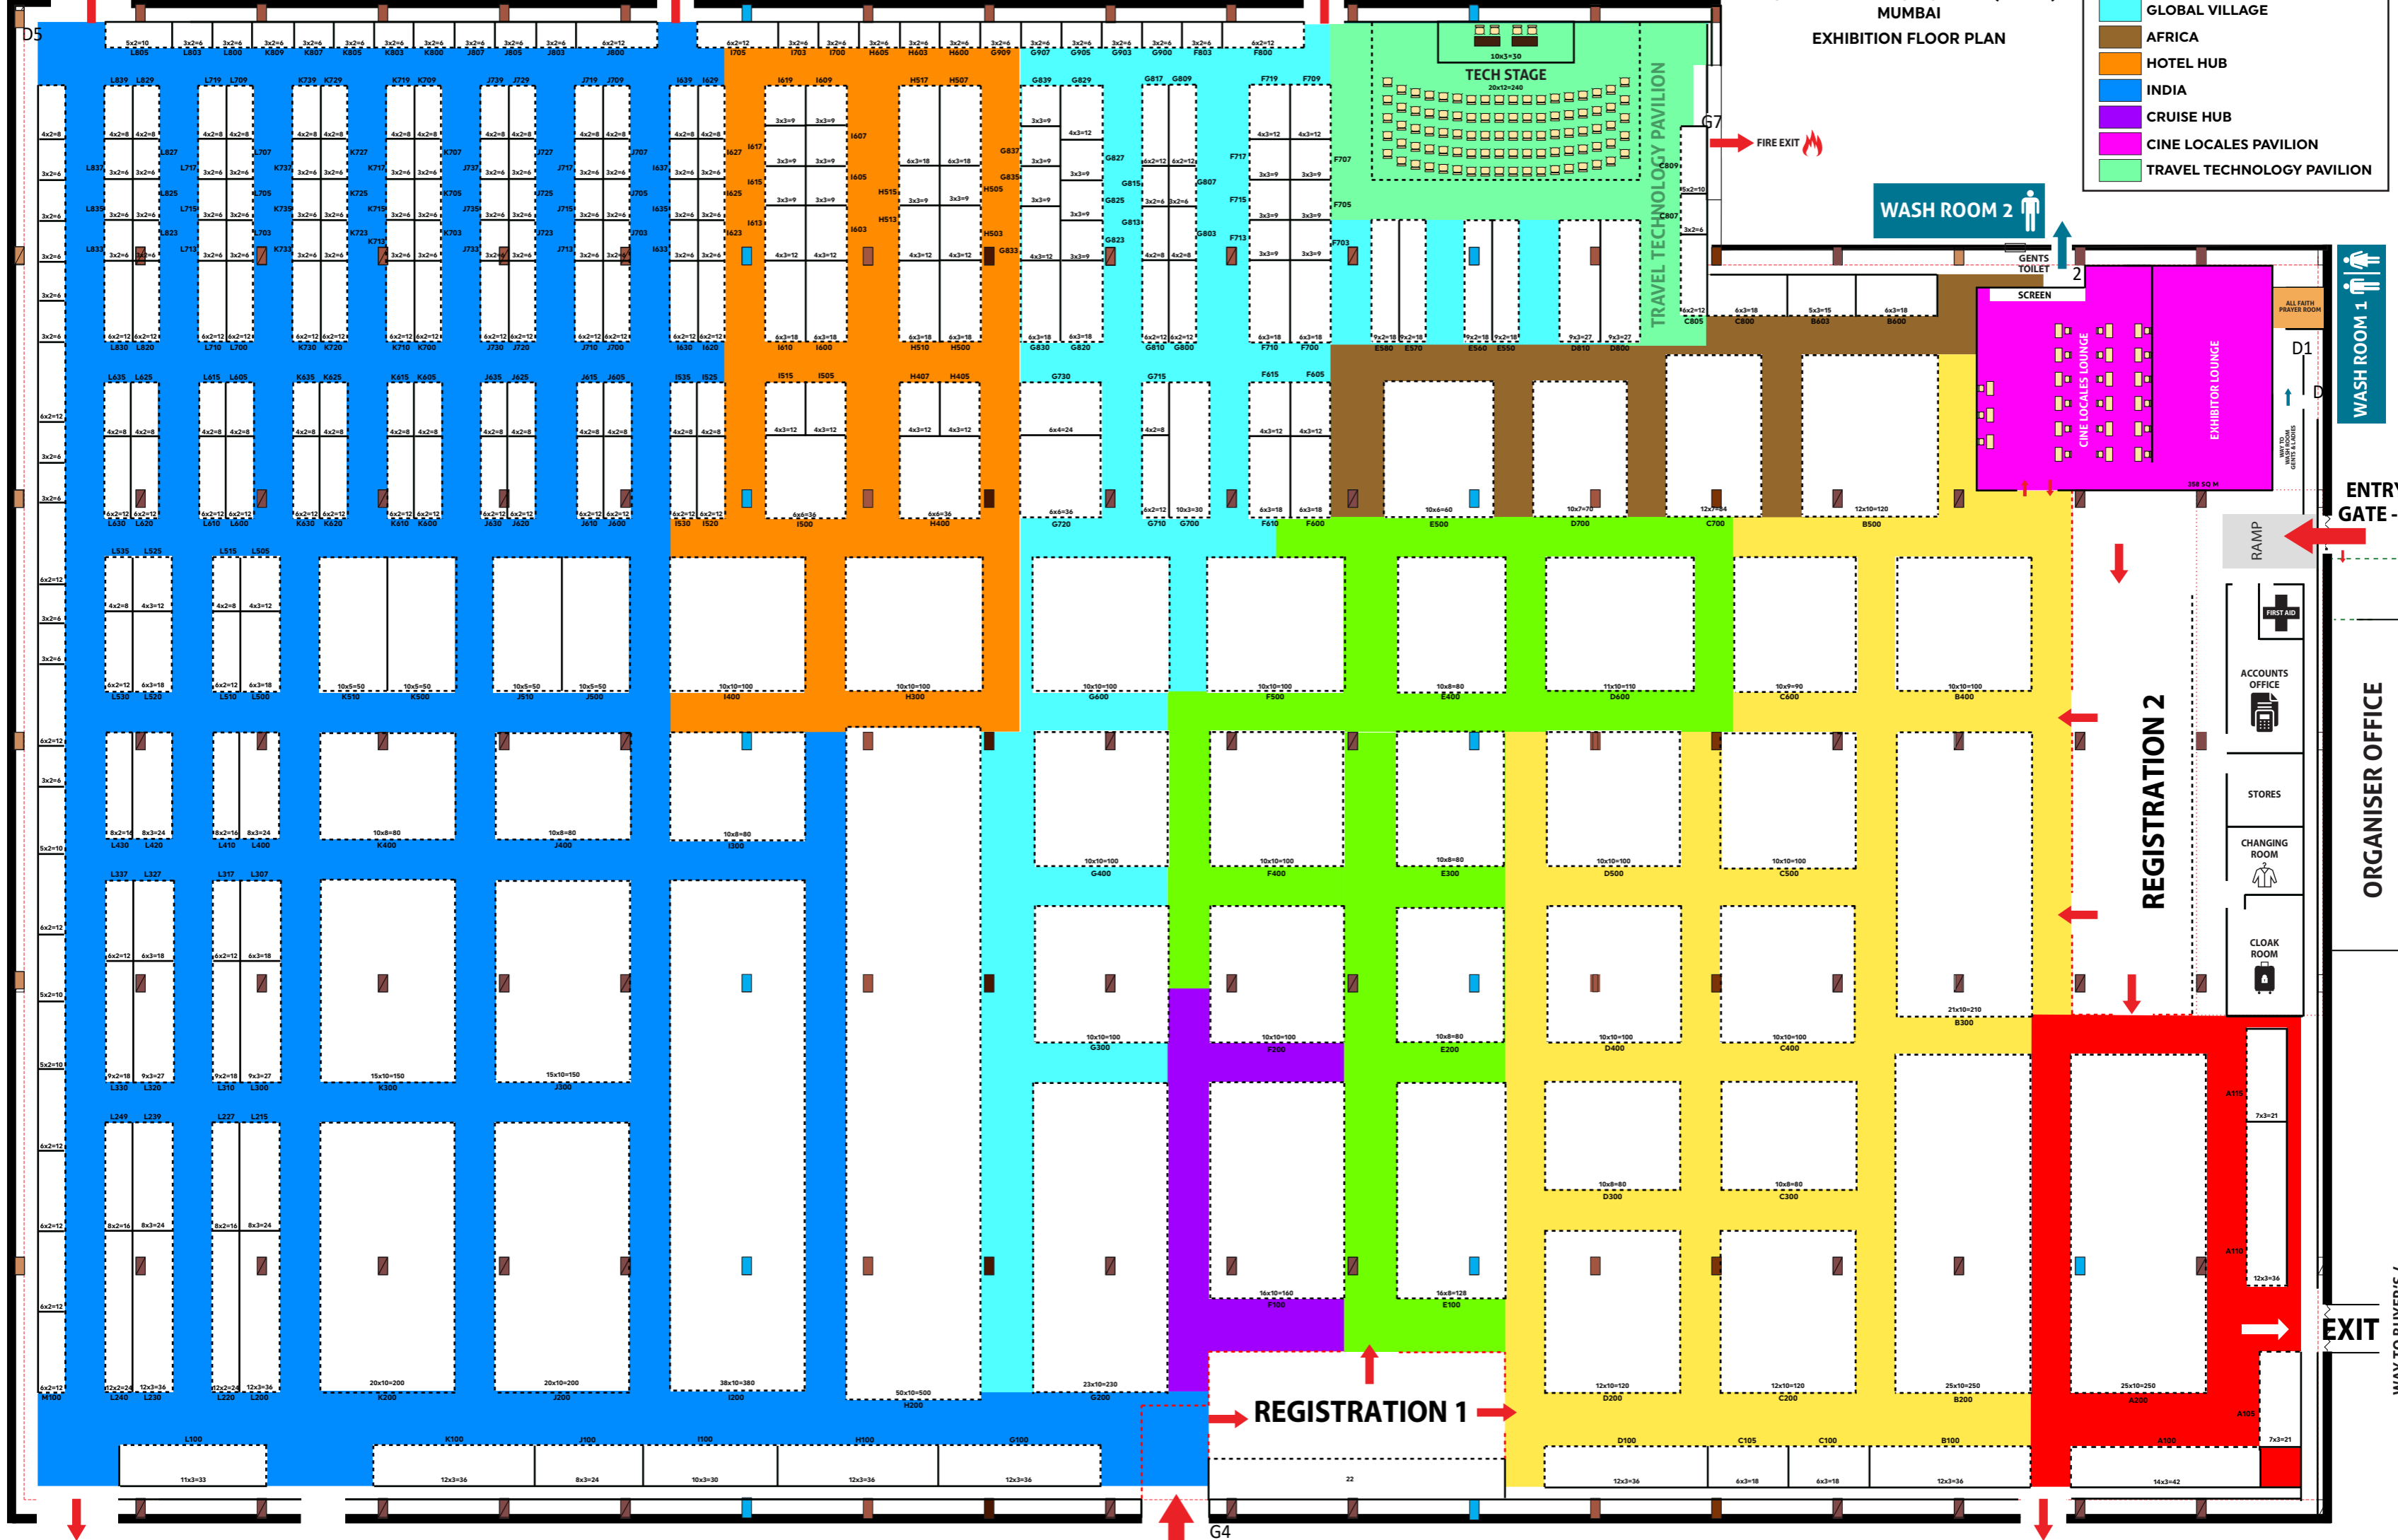

FOOD COURT

03, 04, 05 FEBRUARY 2020
BOMBAY EXHIBITION CENTRE (HALL 1)
MUMBAI
EXHIBITION FLOOR PLAN

ZONE

- EUROPE
- ASIA
- MIDDLE EAST
- GLOBAL VILLAGE
- AFRICA
- HOTEL HUB
- INDIA
- CRUISE HUB
- CINE LOCALES PAVILION
- TRAVEL TECHNOLOGY PAVILION

* Fairfest Media Limited reserves right to amend the exhibition floor plan & is not responsible for any change due to unforeseen circumstances.

WASH ROOM 3

PILLAR WITH POWER BOARDS
 Pillar Size: 4 (W)feet x 14 (H)feet & 3 (W)feet x 14 (H)feet

ENTRY GATE - A

WAY TO BUYER'S / PRESENTATION LOUNGE @ THE GRANDE

ORGANISER OFFICE

ENTRY GATE - B

WASH ROOM 1

WASH ROOM 2

WASH ROOM 3

WASH ROOM 4

WASH ROOM 5

WASH ROOM 6

WASH ROOM 7

WASH ROOM 8

WASH ROOM 9

WASH ROOM 10

WASH ROOM 11

WASH ROOM 12