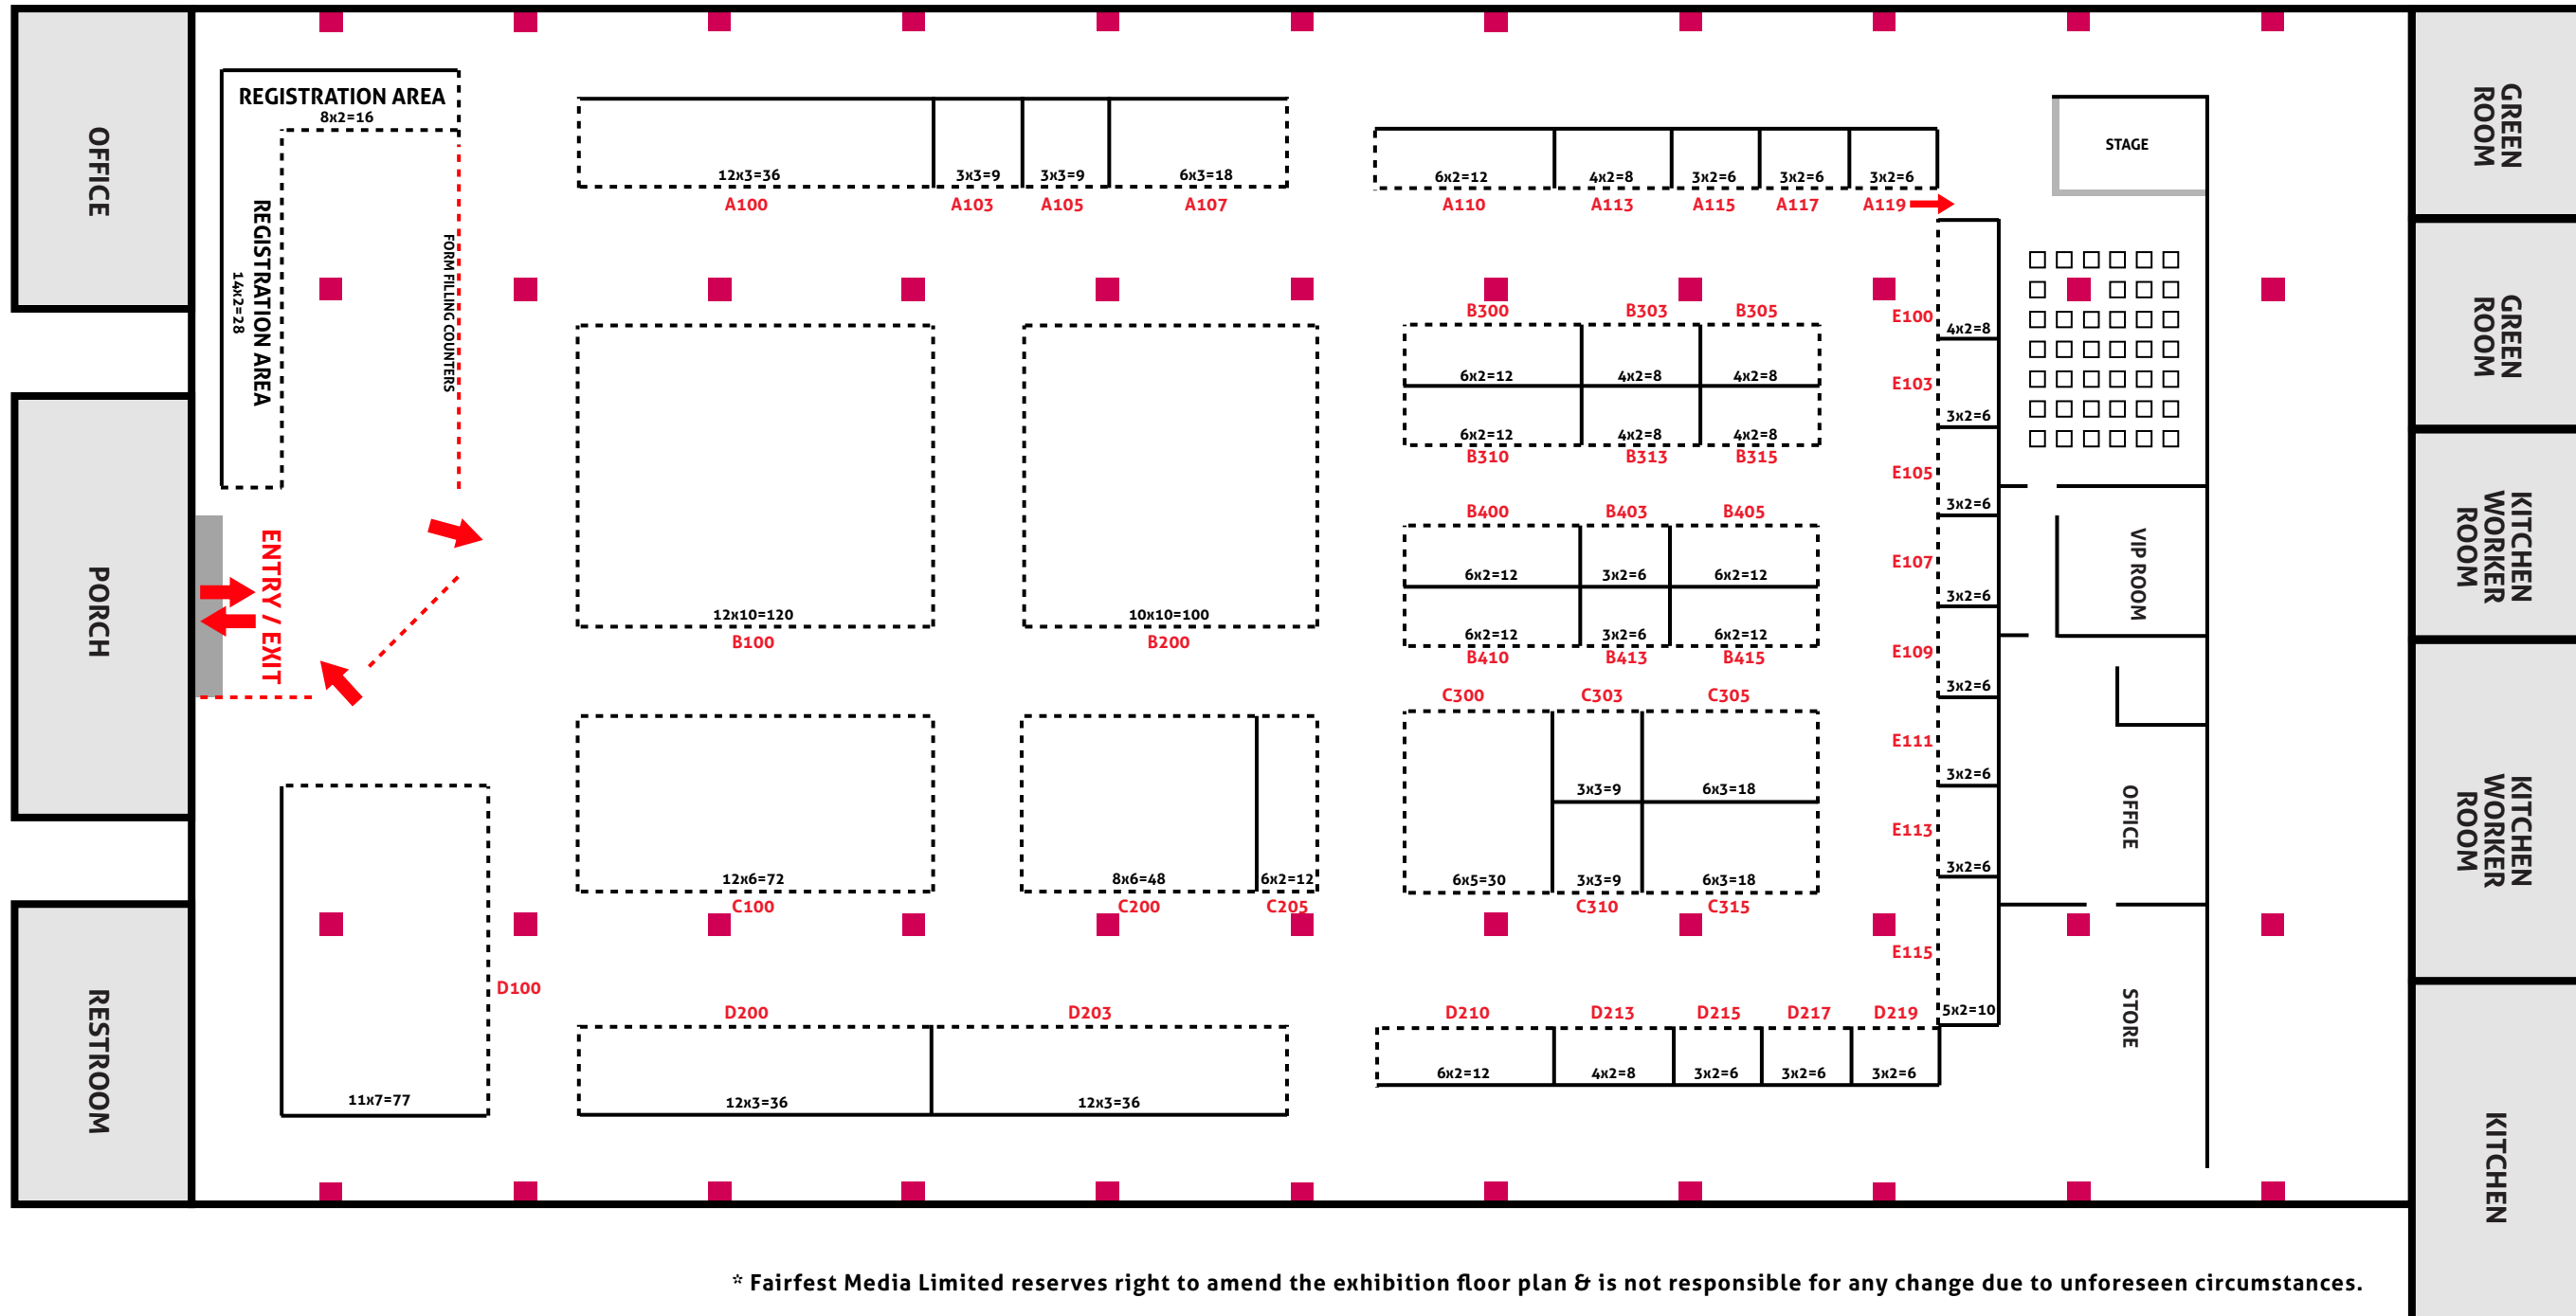

28, 29, 30 SEPTEMBER 2018  
MESSE GLOBAL LAXMI LAWNS

EXHIBITION FLOOR PLAN

\* Fairfest Media Limited reserves right to amend the exhibition floor plan & is not responsible for any change due to unforeseen circumstances.