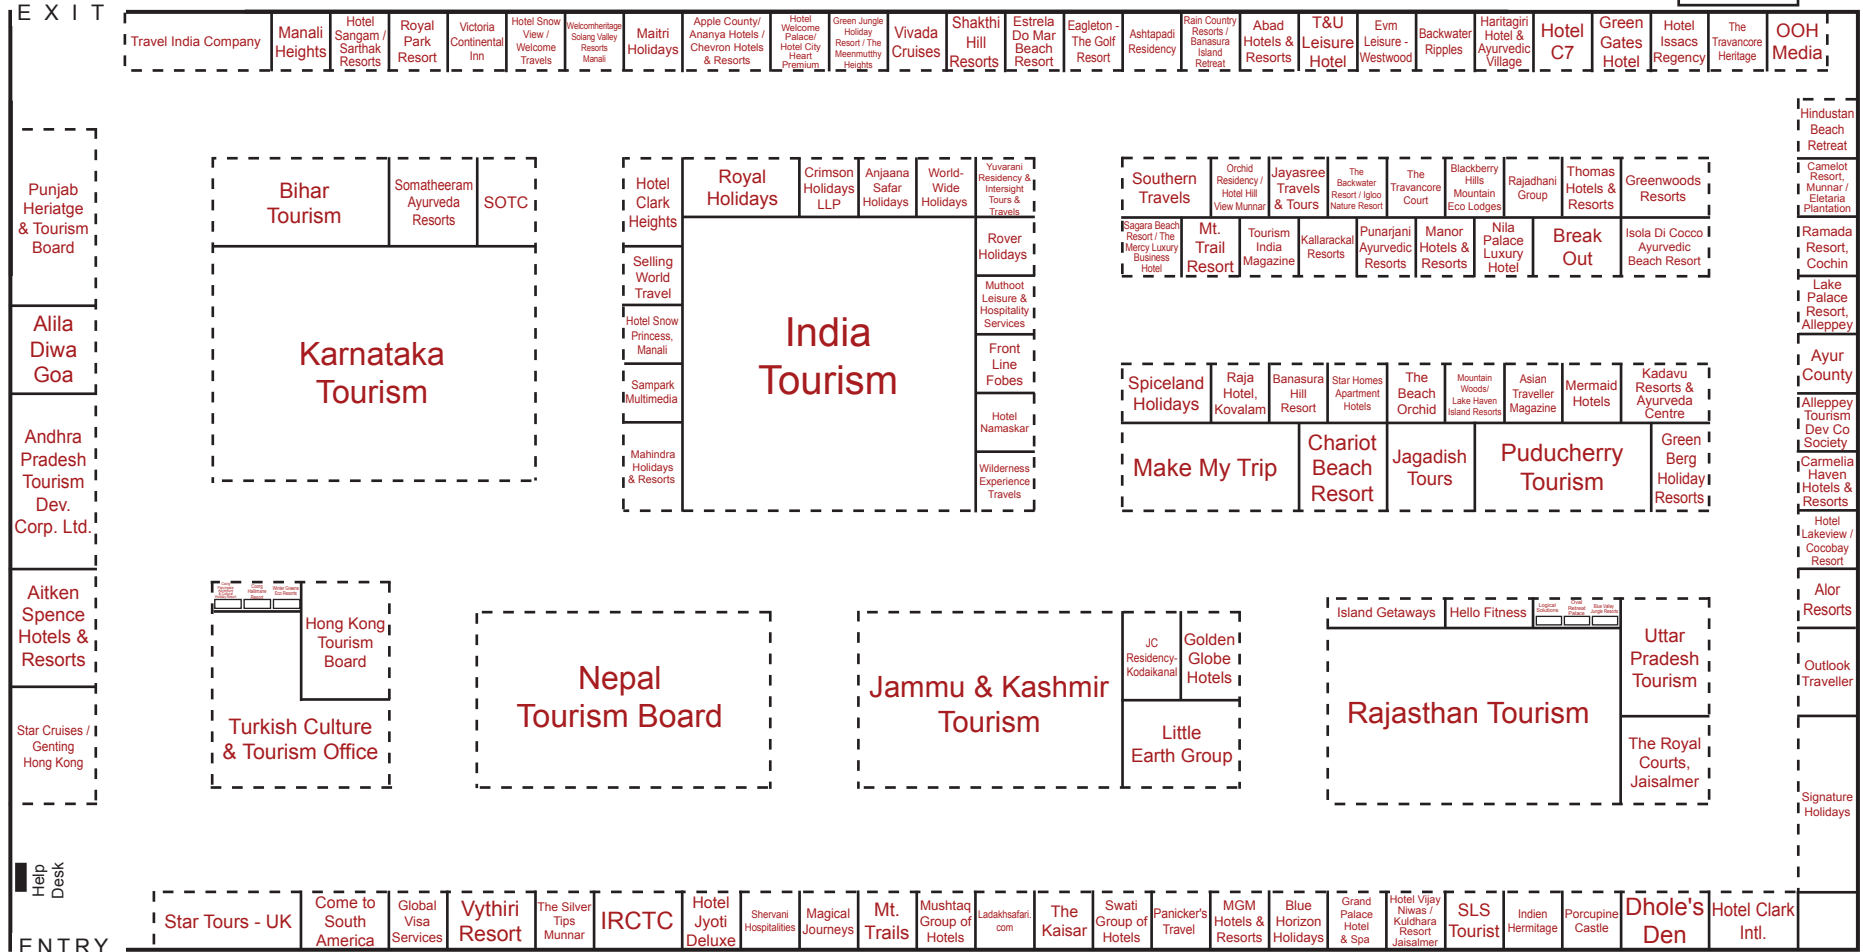

Cafeteria

## 15, 16, 17 January 2010

### Sree Kanteerava Indoor Stadium

Gift Redemption

Visitors Toilets

Visitors Toilets

Office

Visitors Toilets

Participants Toilets

Participants Toilets