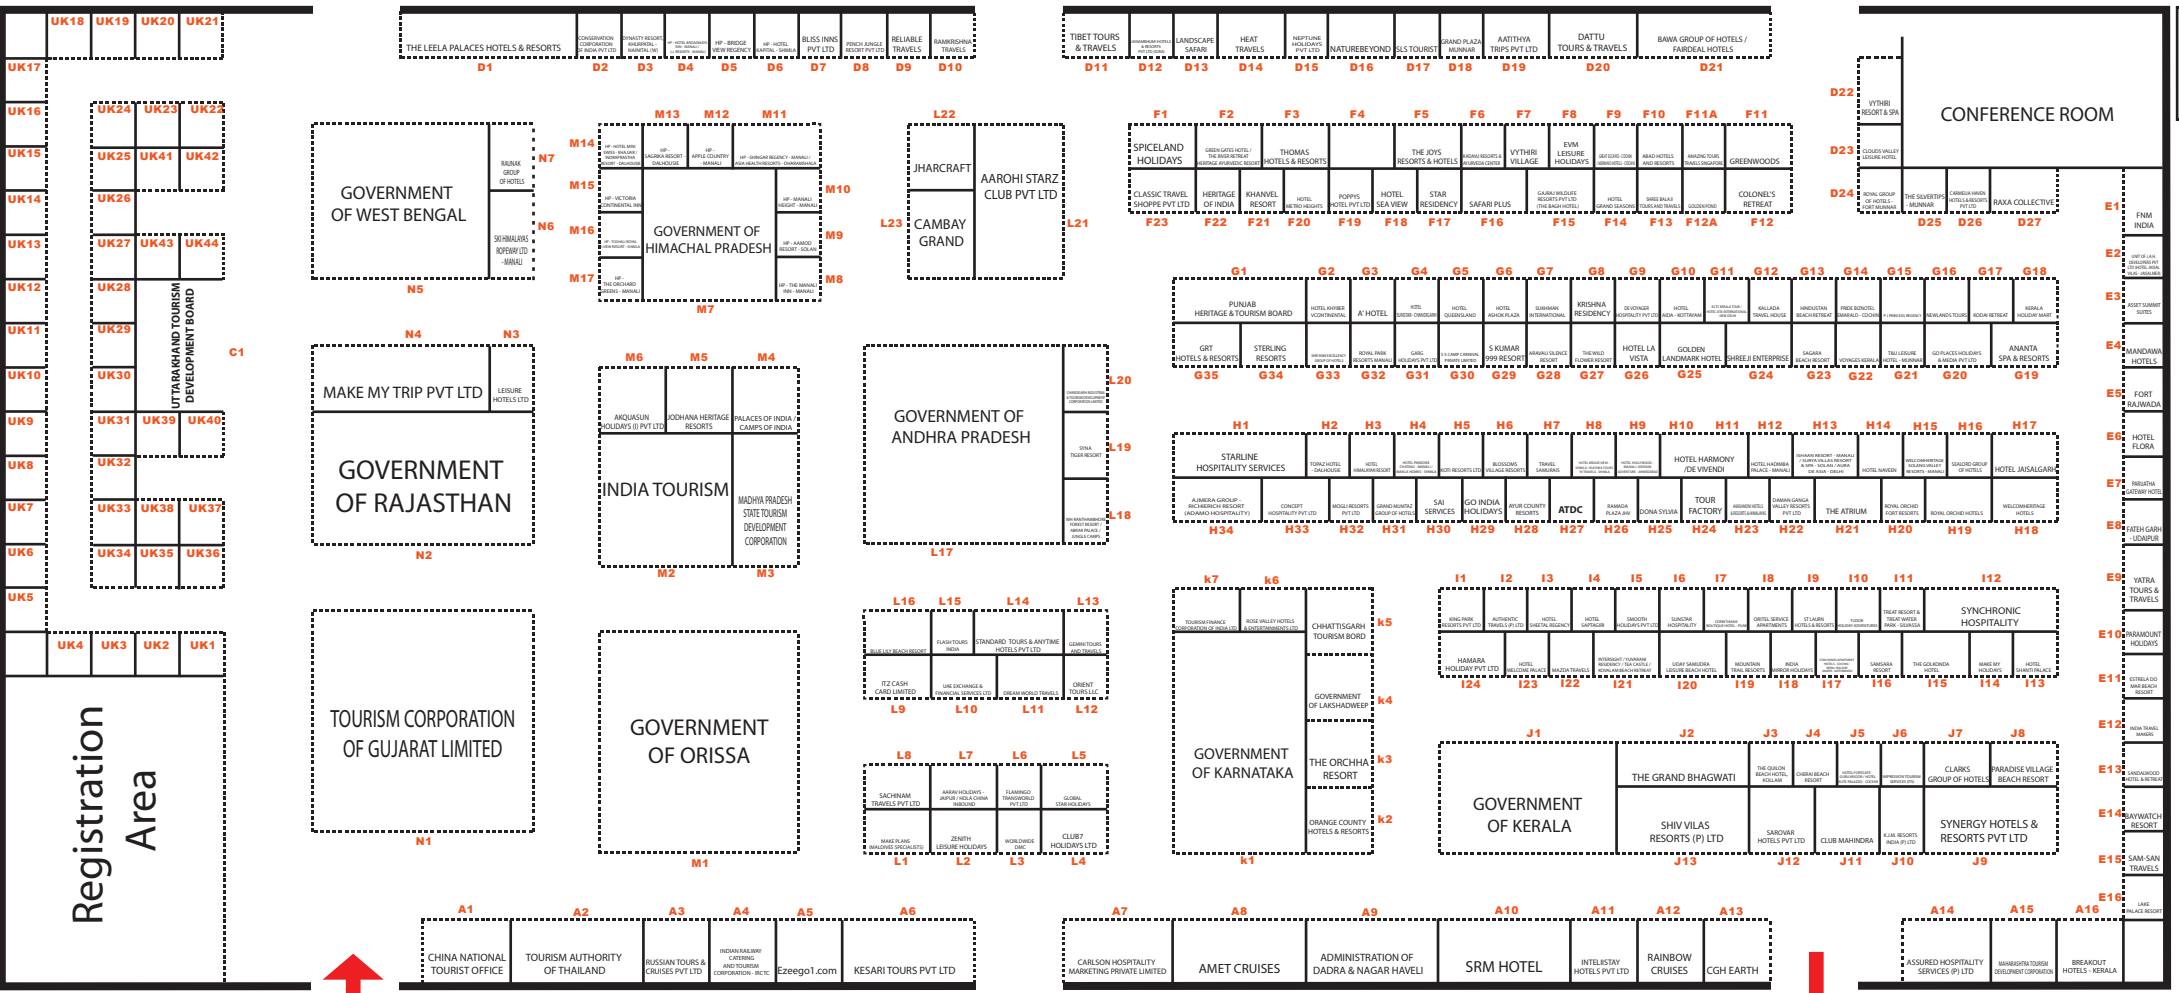

19, 20, 21 August 2011

Gujarat University Exhibition Hall

Ahmedabad

CAFETERIA

Fire Exit

BUSINESS CENTRE

Fire Exit

Fire Exit

WASH ROOMS

Entry

Exit

Fire Exit

GIFT COUNTER

WASH ROOMS

* Fairfest Media Limited reserves right to amend the layout & is not responsible for any change due to unforeseen circumstances.