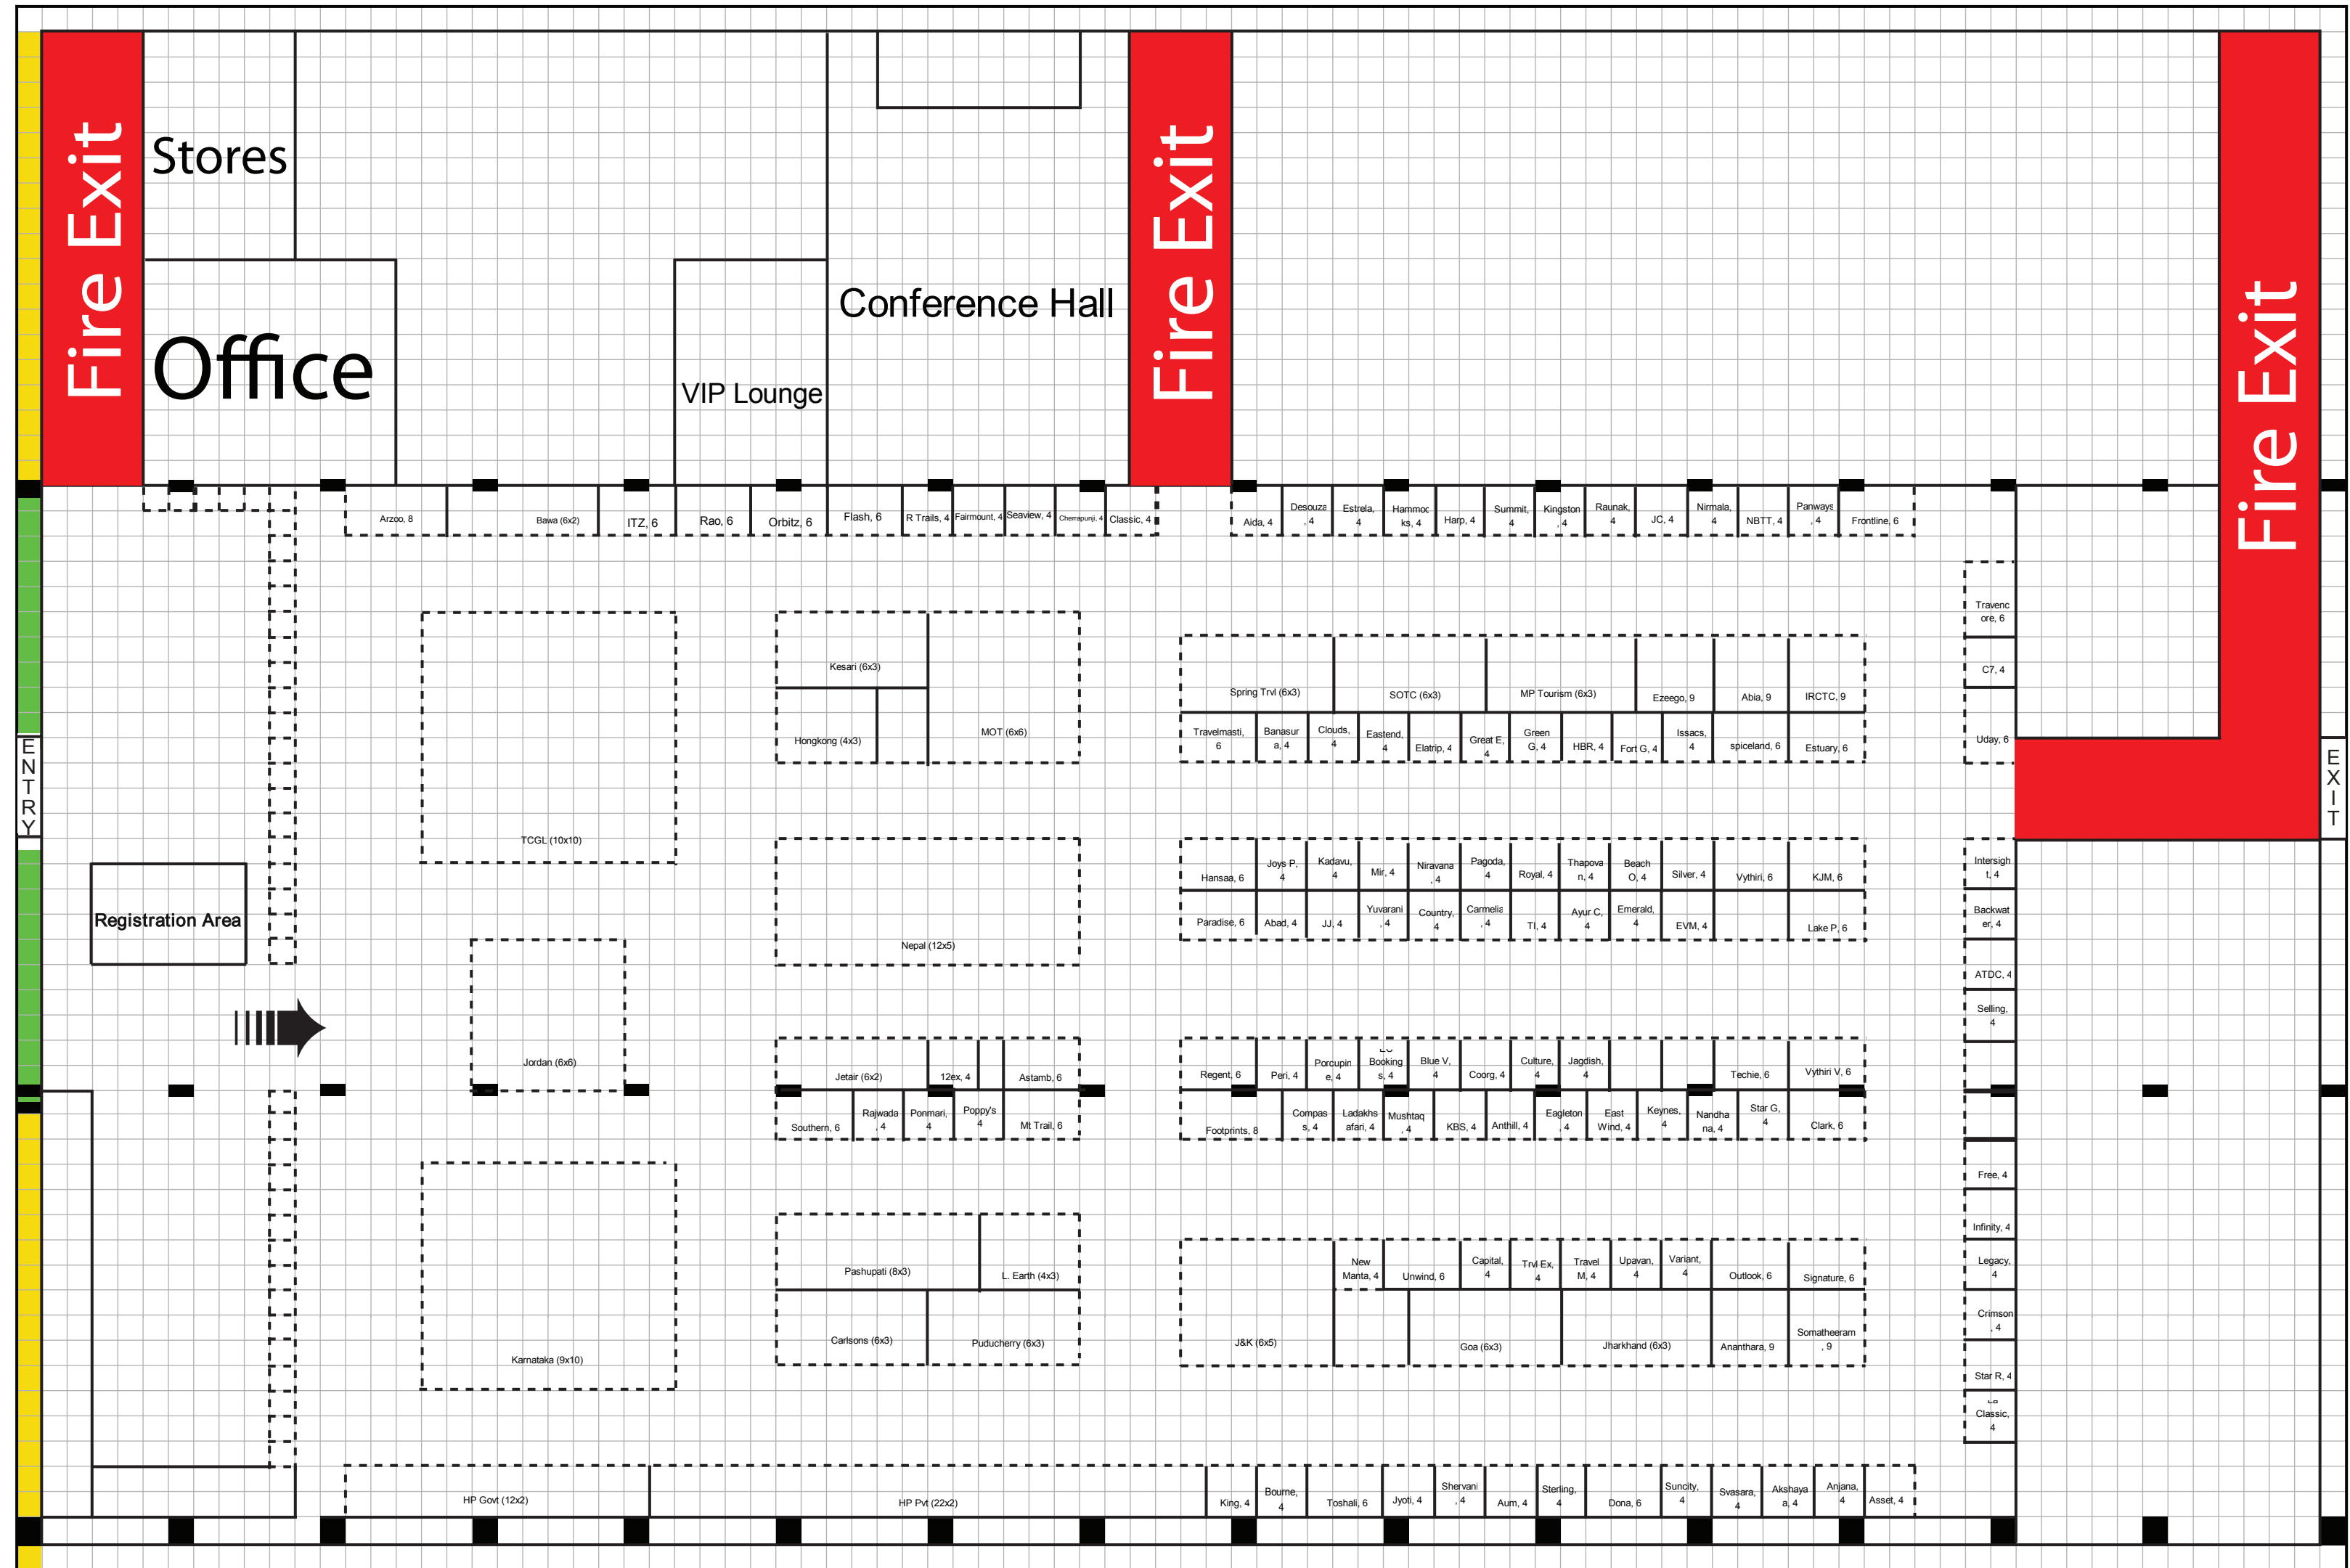

TTF, Bangalore 14th - 16th January 2011 Palace Grounds

Incorporating

Panel ———
 Fascia - - -
 Stall Dimension in sq. mtrs.
Stand Status
 Available
 Offered
 Booked

* Fairfest Media Limited reserves right to amend the layout & is not responsible for any change due to unforeseen circumstances.