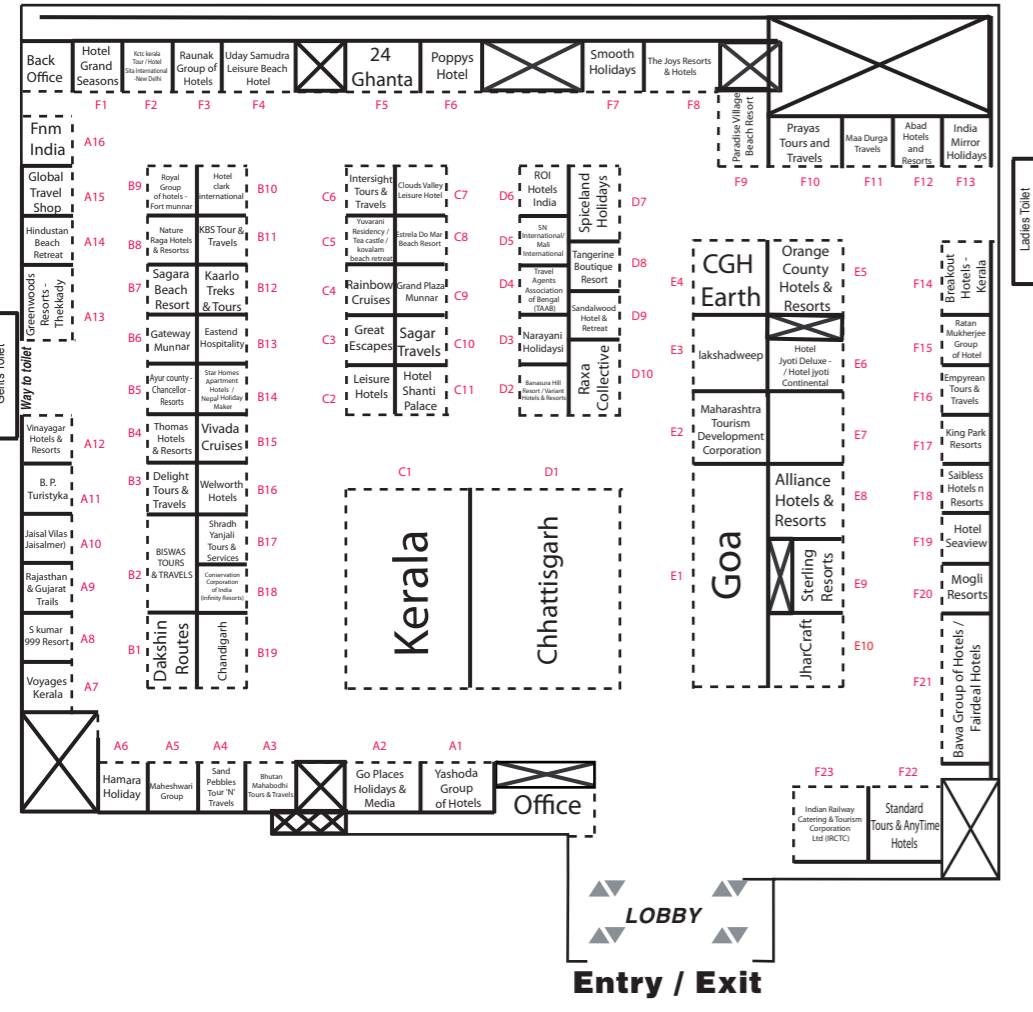

Exhibition Floor Plan

16, 17, 18 July 2011
 Netaji Indoor Stadium
 &
 Khudiram Anushilan Kendra

Khudiram Anushilan Kendra (Hall - 1)

Netaji Indoor Stadium (Hall - 2)

* Fairfest Media Limited reserves right to amend the layout & is not responsible for any change due to unforeseen circumstances.