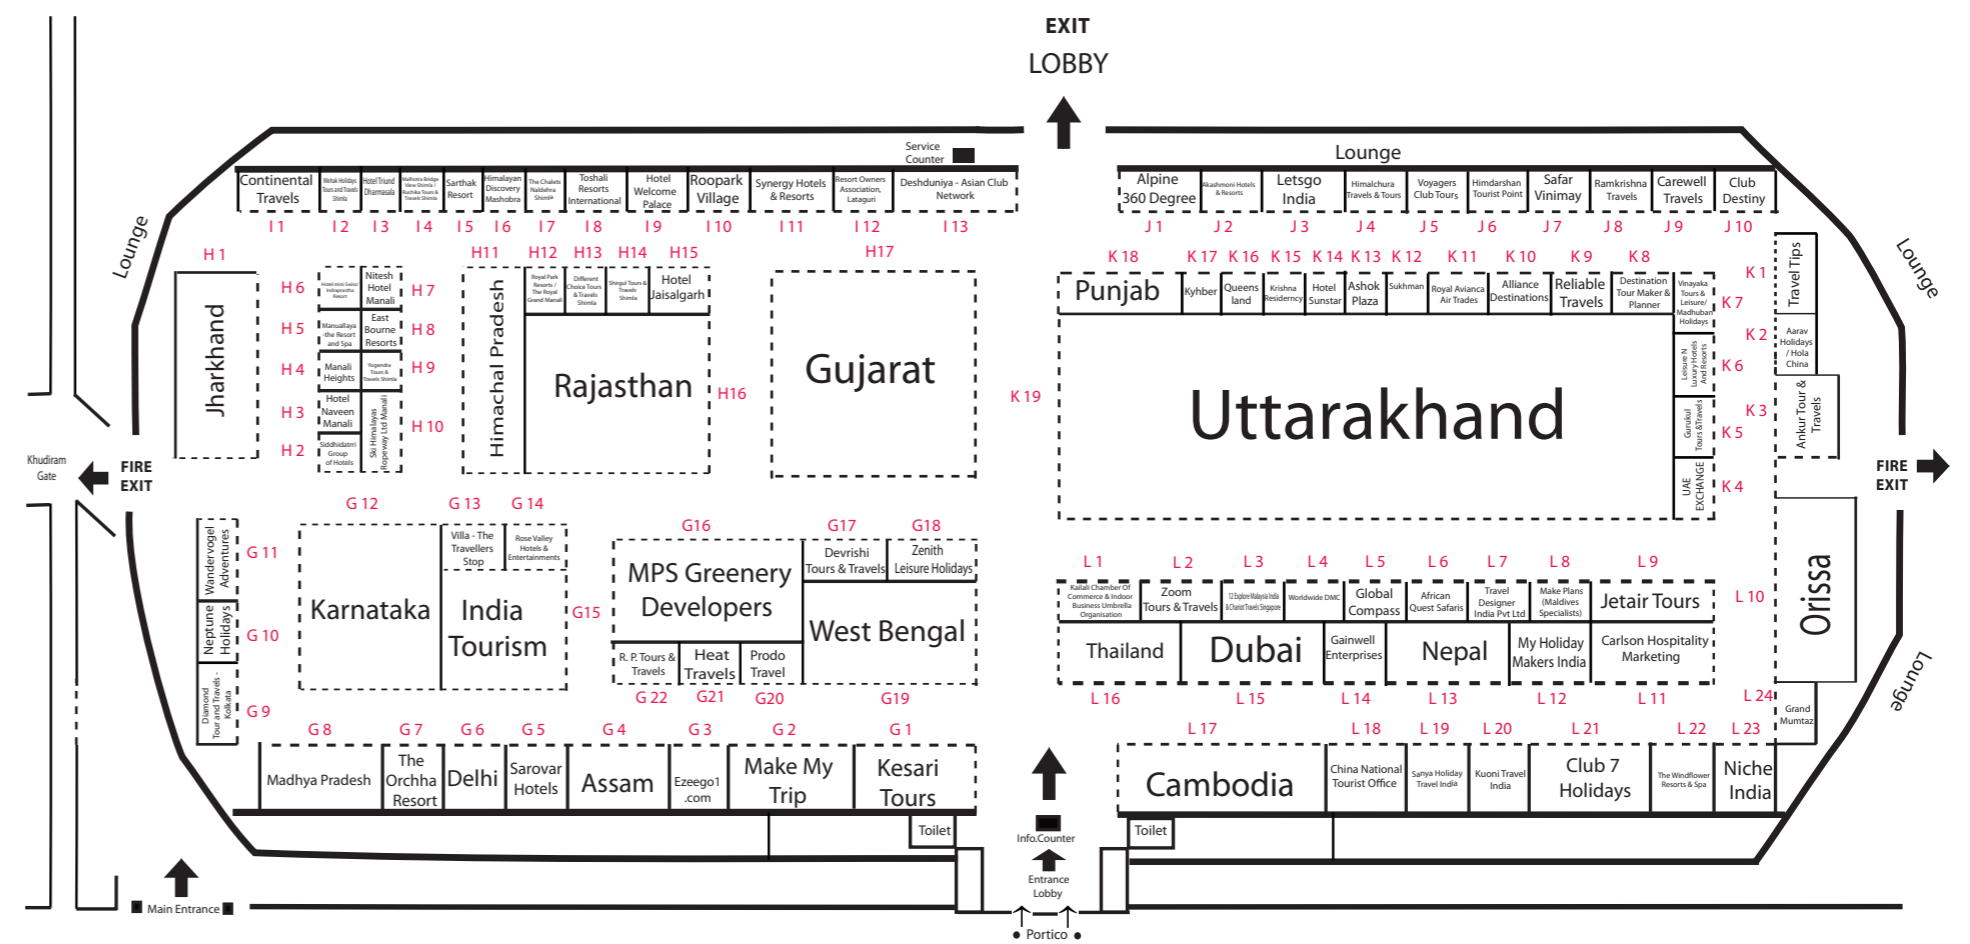

Exhibition Floor Plan

16, 17, 18 July 2011
 Netaji Indoor Stadium
 &
 Khudiram Anushilan Kendra

Khudiram Anushilan Kendra (Hall - 1)

Netaji Indoor Stadium (Hall - 2)

* Fairfest Media Limited reserves right to amend the layout & is not responsible for any change due to unforeseen circumstances.