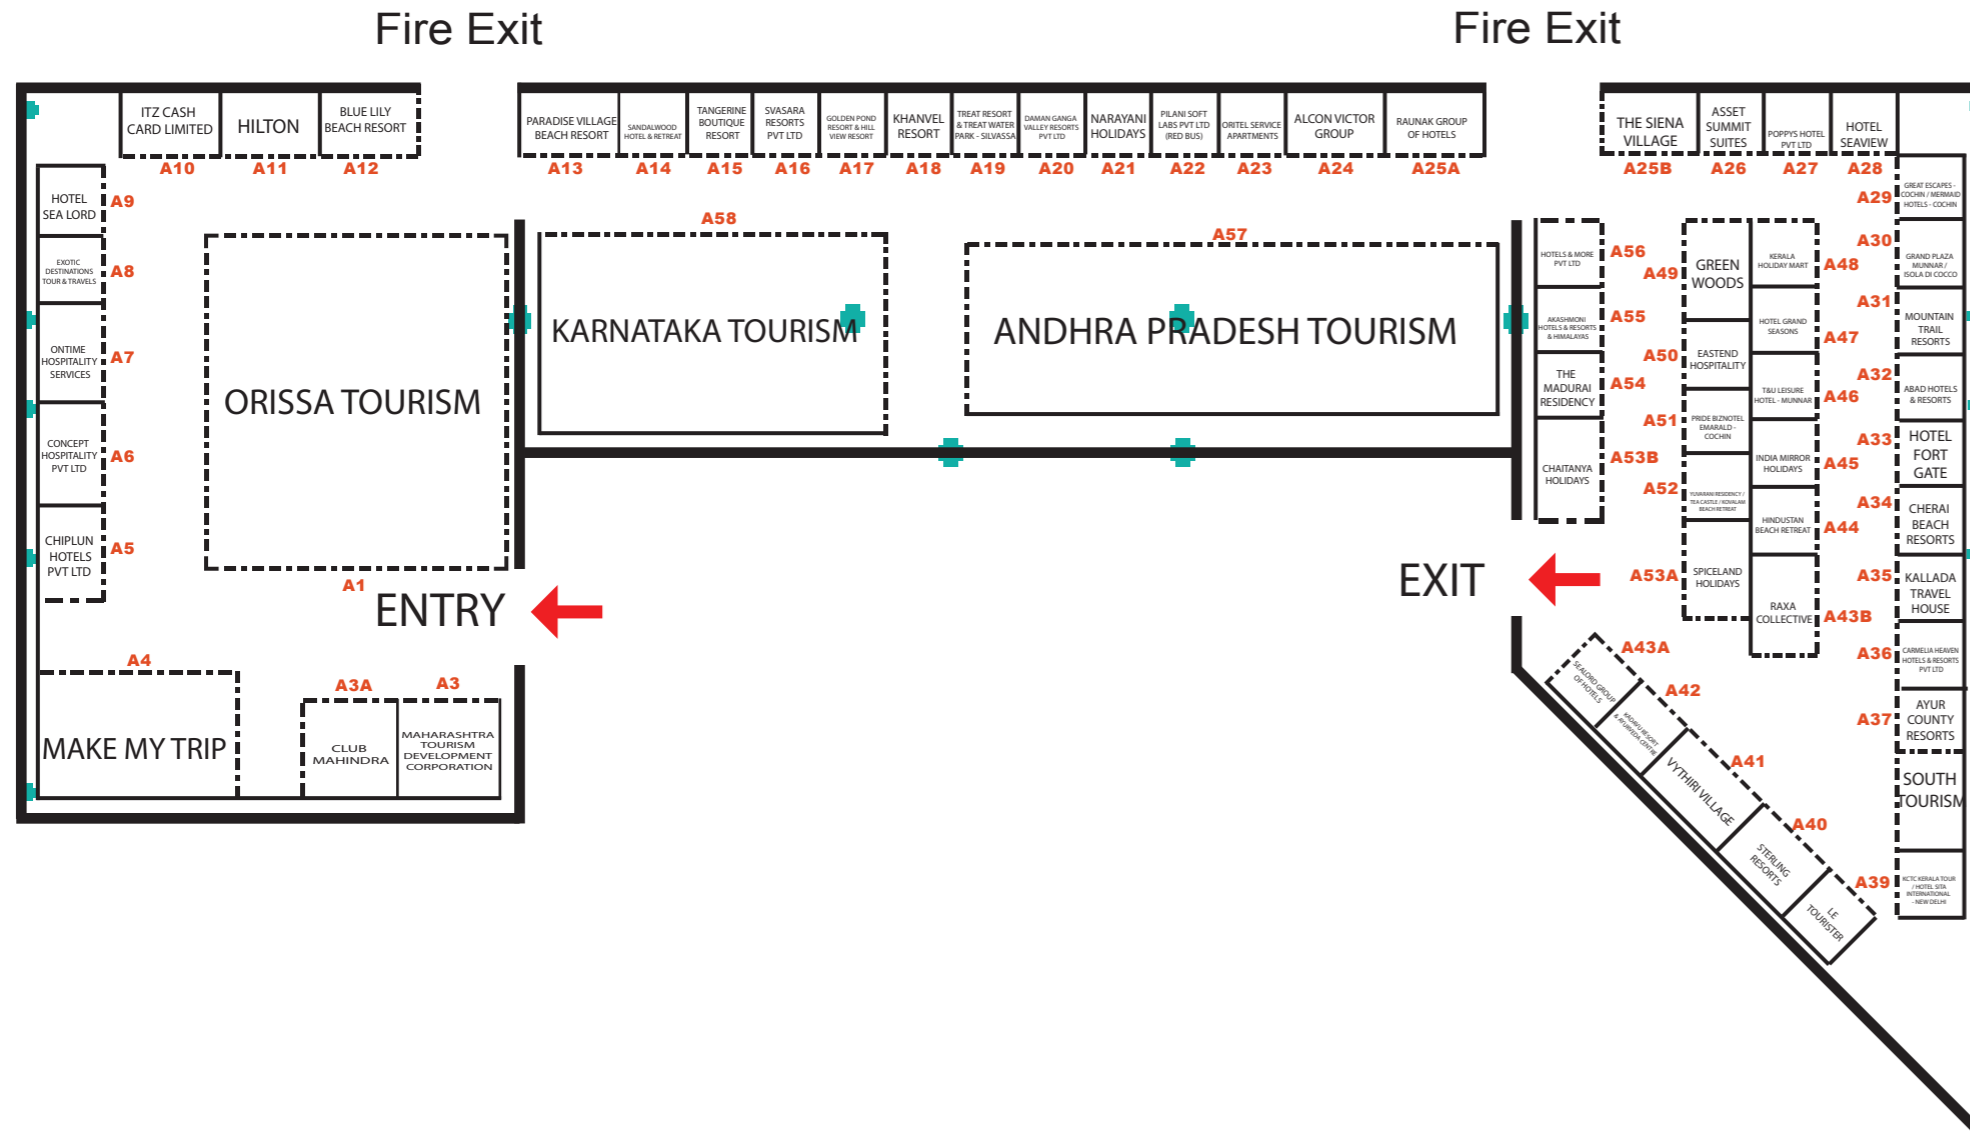

Mumbai-Nehru Centre 2, 3, 4 September 2011

Hall-1 (2nd Floor)

Hall-2 (Ground Floor)

* Fairfest Media Limited reserves right to amend the layout & is not responsible for any change due to unforeseen circumstances.