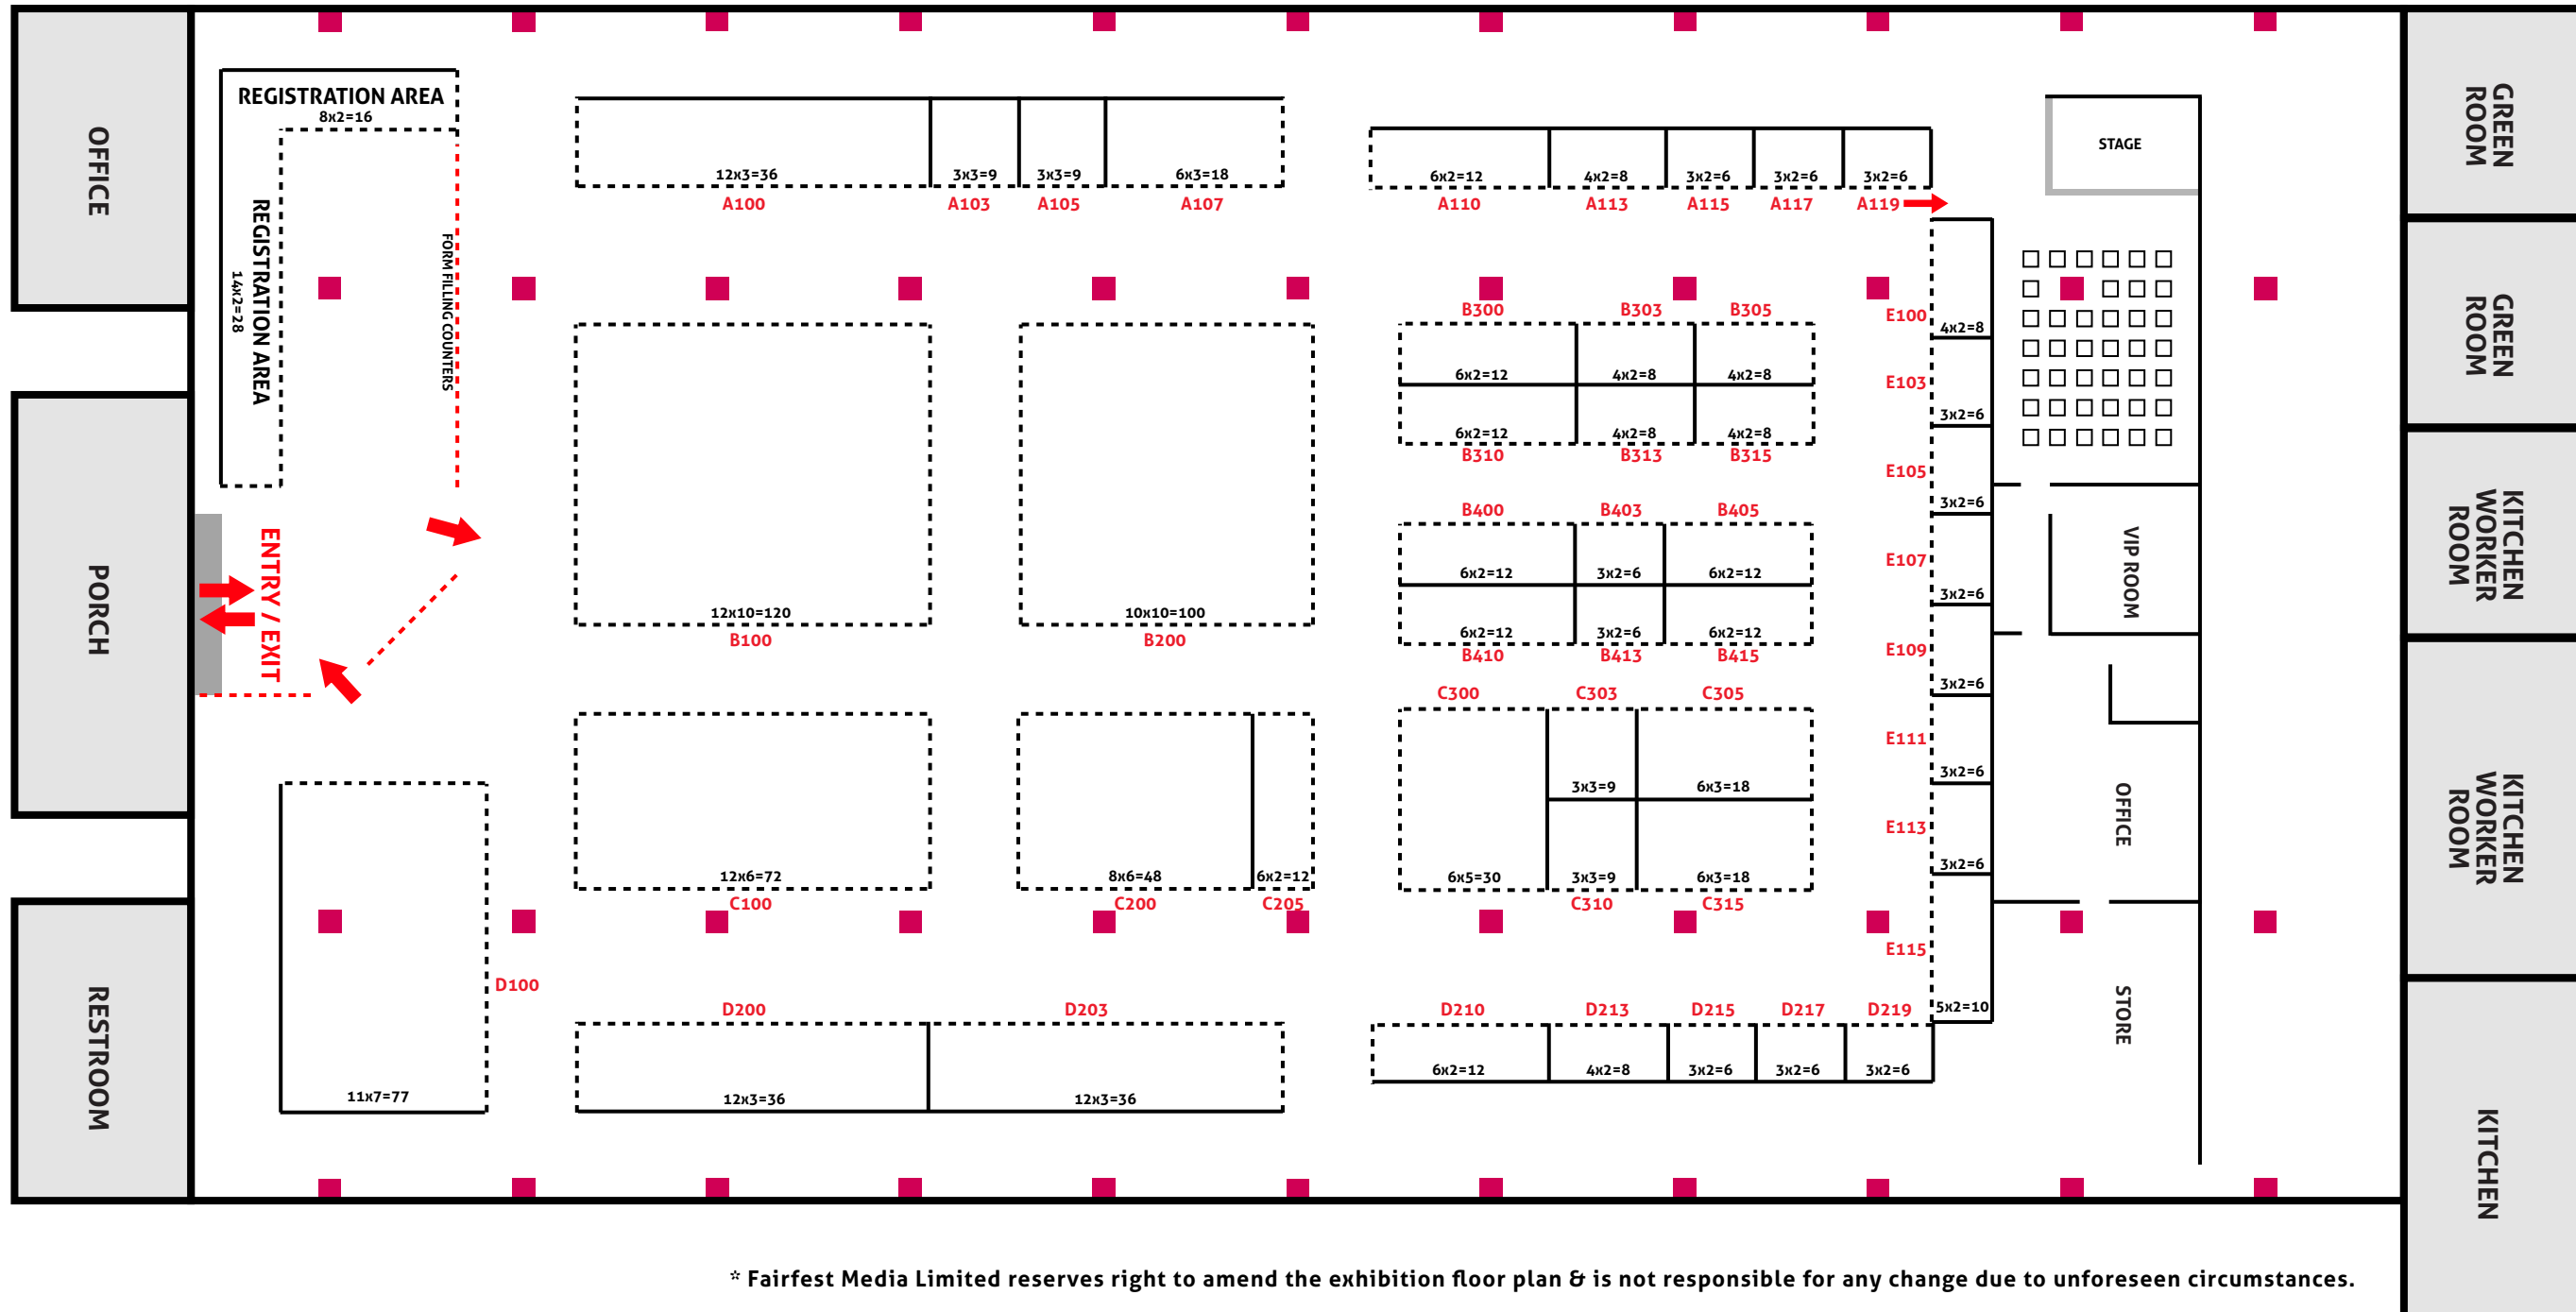

28, 29, 30 SEPTEMBER 2018  
MESSE GLOBAL LAXMI LAWNS

EXHIBITION FLOOR PLAN

\* Fairfest Media Limited reserves right to amend the exhibition floor plan & is not responsible for any change due to unforeseen circumstances.